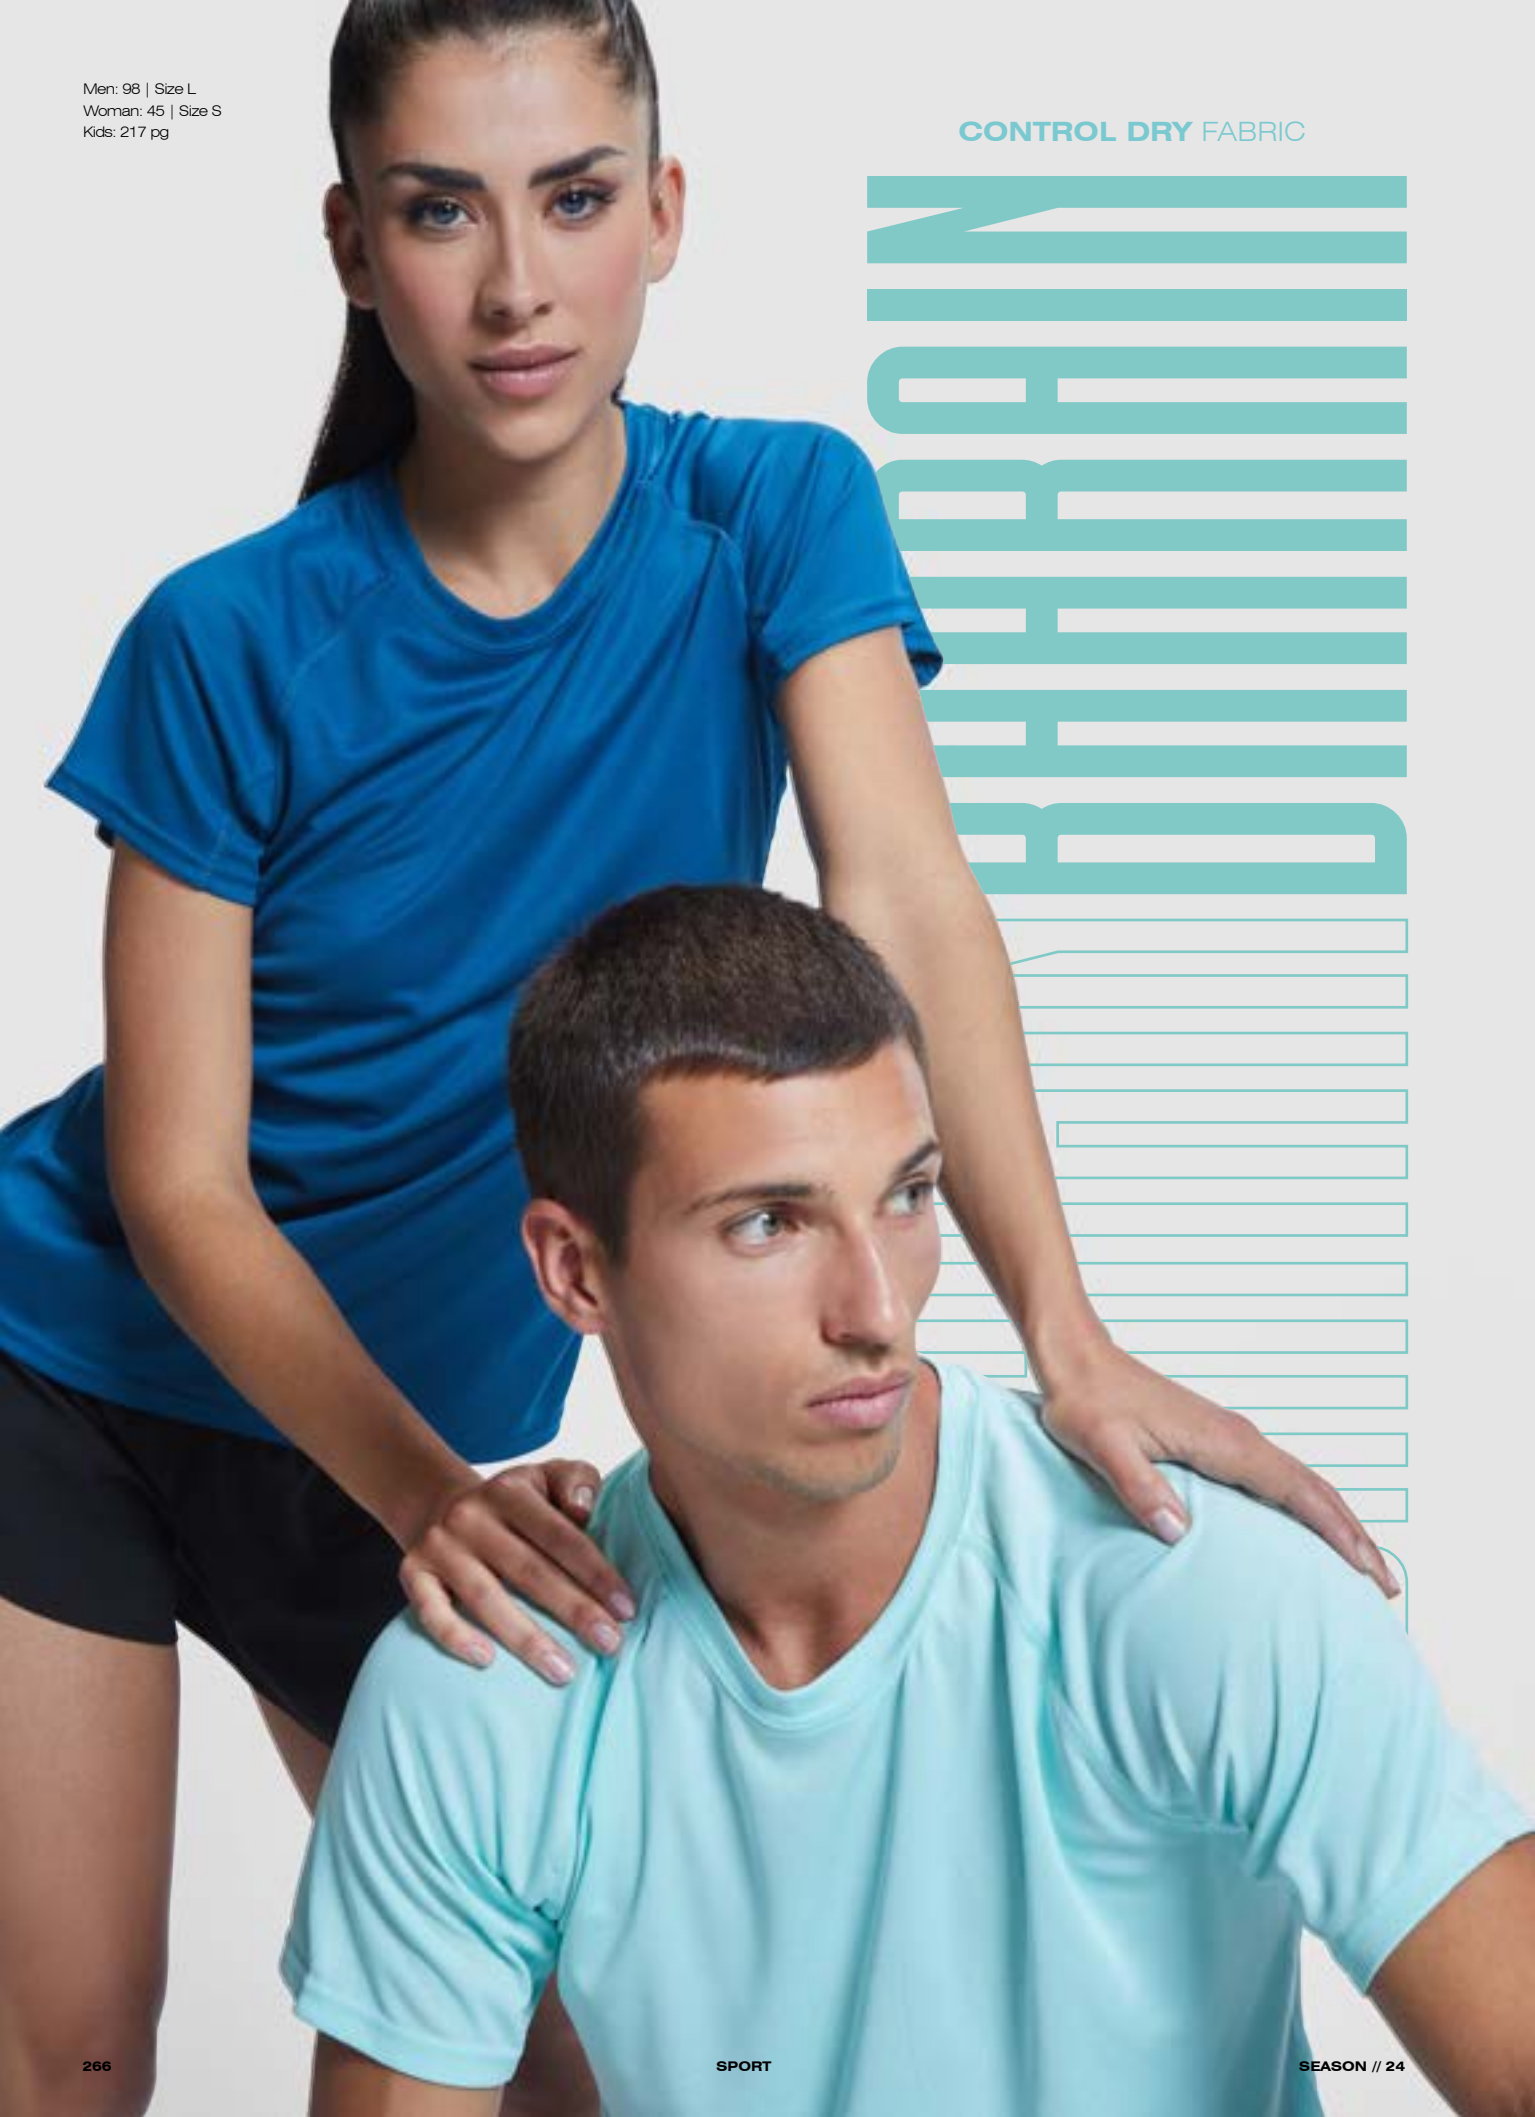

Men: 98 | Size L
Woman: 45 | Size S
Kids: 217 pg

CONTROL DRY FABRIC

TRAIN