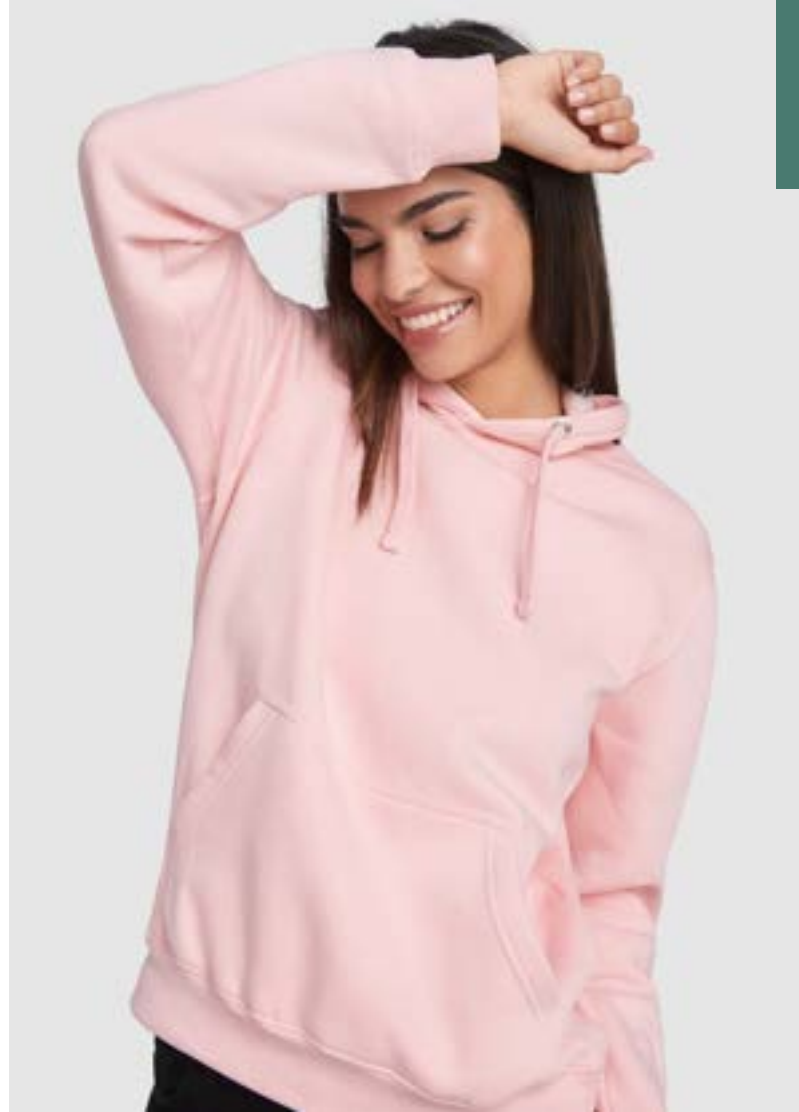

1087 Capucha | S - 3XL | 3/4 - 11/12

Υπίsex φούτερ με κουκούλα με επίπεδο κορδόνι, πλην των παιδικών μεγεθών που δε διαθέτουν κορδόνι, τσέπη μάρσιπο, ελαστικό 1x1 rib σε μανσέτες και τελείωμα.

50% βαμβάκι / 50% πολυεστέρας, brushed fleece 280 γρ.
Χρώμα Heather Grey 58: 55% βαμβάκι, / 40% πολυεστέρας / 5% βισκόζη

3XL size in colour: 01, 58, 60, 57, 05, 55, 56, 132, 177, 172, 168, 169, 121, 263, 170, 264, 02.

1

30

Capucha