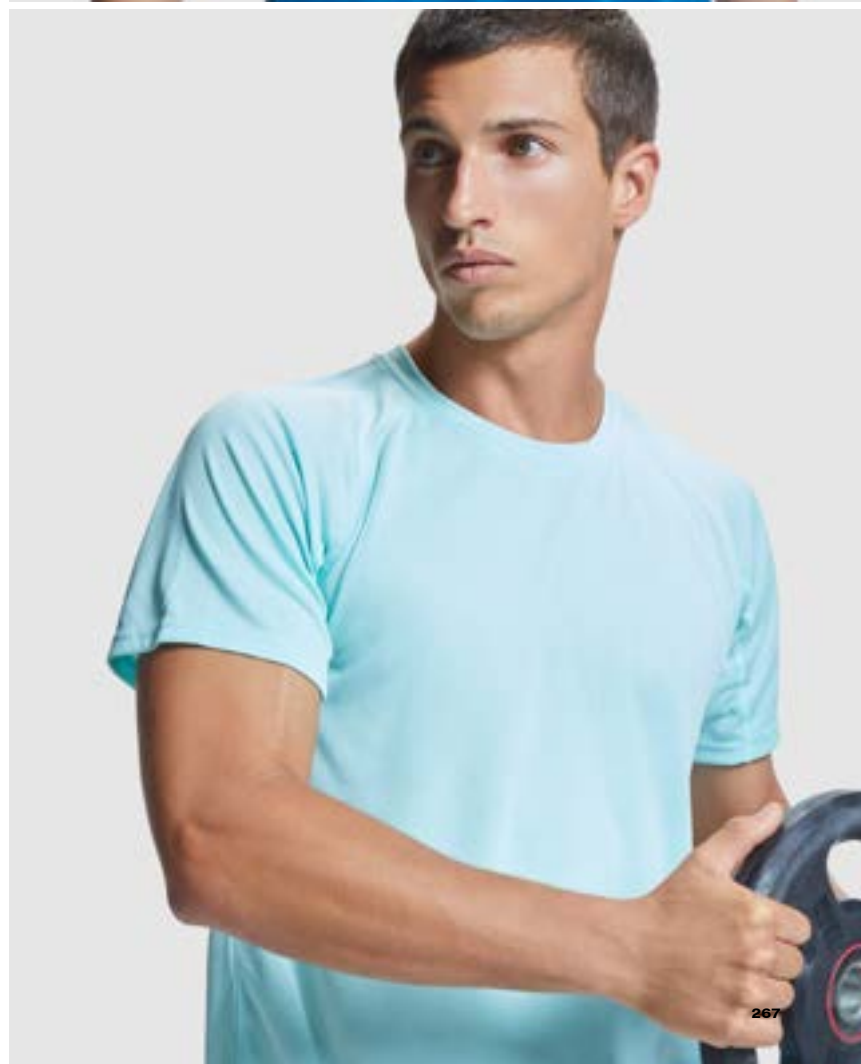

0407 Bahrain | S - 4XL | 4 - 16

Τεχνικό μπλουζάκι με ρεγκλάν μανίκια σε ύφασμα **ΕΛΕΓΧΟΜΕΝΟΥ- ΣΤΕΓΝΩΜΑΤΟΣ** με κλειστή λαιμόκοψη, ενισχυτικές ραφές σε μασχάλες και πλαϊνά.

100% πολυεστέρας, waffle interlock, 135 γρ.

4XL size in colour: 01, 60, 05, 55, 46, 02.

📄 5 📦 50