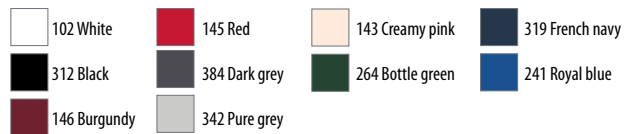

Σύνθεση: 100% Βαμβάκι - μη λαναρισμένο - 285g/m², Sweatband: 100% Βαμβάκι twill
Λεπτομέρειες: Κυρτό γείσο - Ενισχυμένο μέτωπο - 6 κεντημένες οπές εξερισμού - Ρυθμιζόμενο κλείσιμο με μεταλλική αγκράφα

9 kg
75 x 45 x 20 cm

Σε Παρακαταθήκη