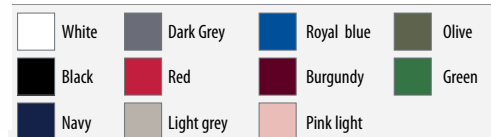

Σύνθεση: 100% Βαμβάκι chino twill, 270g/m², Sweatband: 100% Βαμβάκι, Βάρος: 79g/τμχ
Λεπτομέρειες: Κυρτό γείσο με 8 ραφές - Σταθερό μέτωπο - 6 κεντημένες οπές εξερισμού - Κλείσιμο με μεταλλική αγκράφα

12 kg
60 x 40 x 53 cm

Κατά Παραγγελία (Minimum)