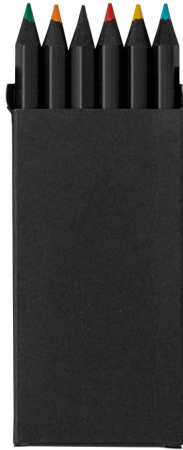

PENCIL SET LAMEIRO

WOOD

WOOD