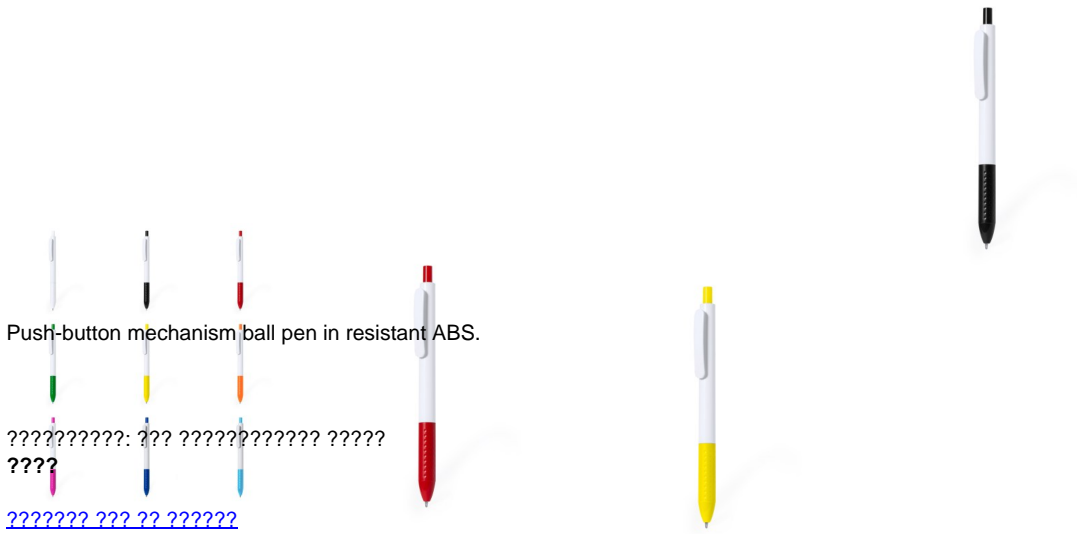

PEN XYLANDER

?????????

Push-button mechanism ball pen in resistant ABS. Made in an elegant combination of barrel and clip in white tones. Push button and grip available in a variety of vibrant colours. In blue ink.