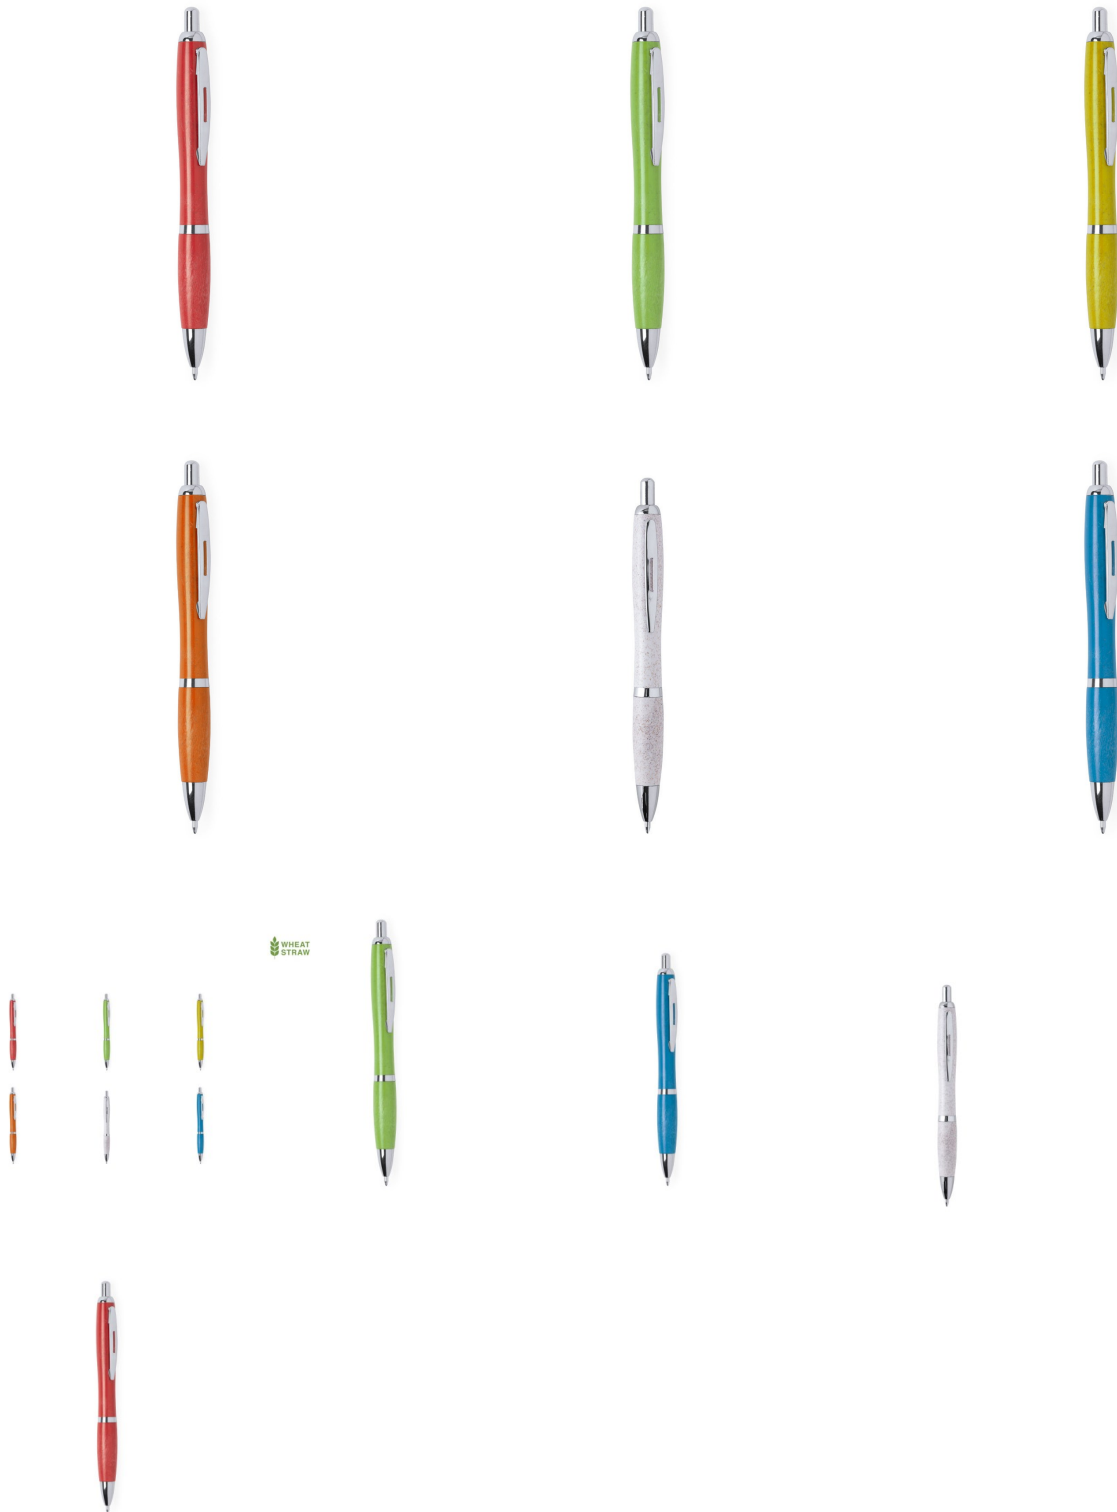

PEN PRODOX

Nature line ball pen with body made of wheat straw, to encourage the use of natural raw materials and reducing contaminant emissions.