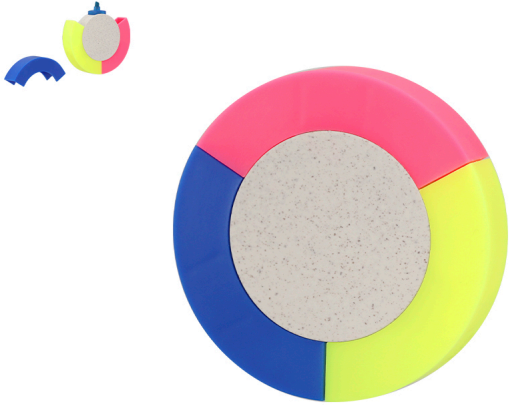

HIGHLIGHTER SALMAR

WHEAT
STRAW