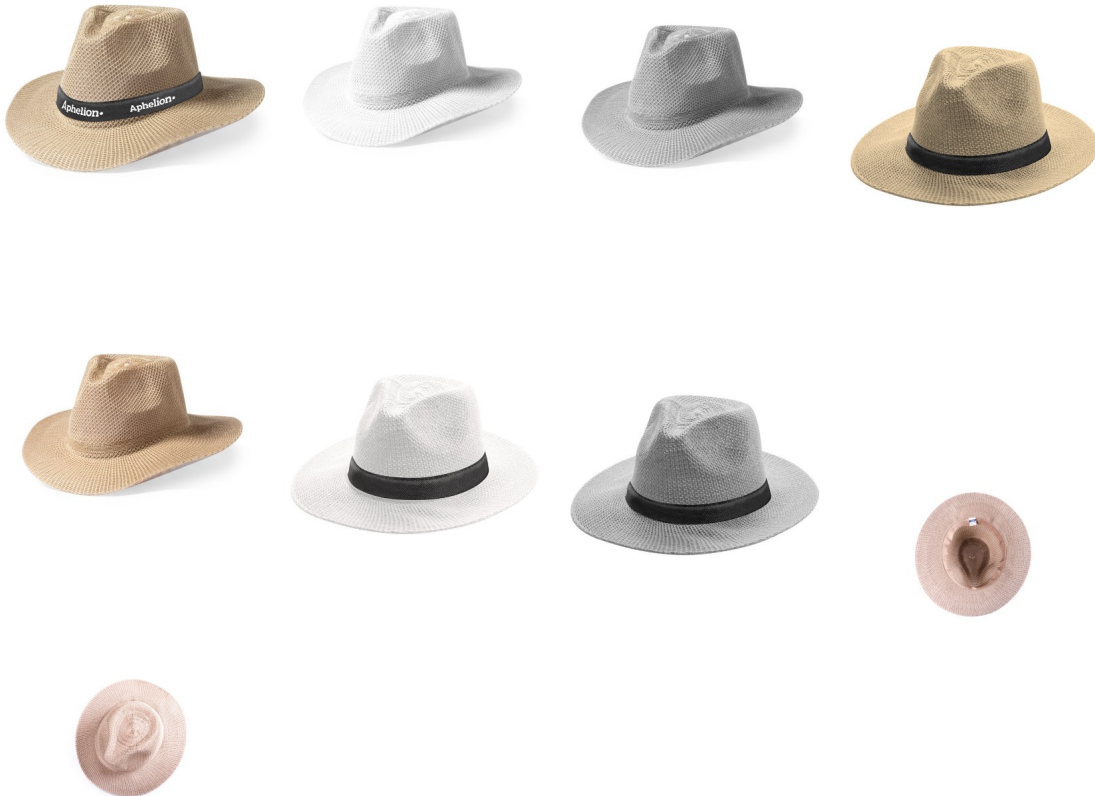

SYNTHETIC

INNER BAND